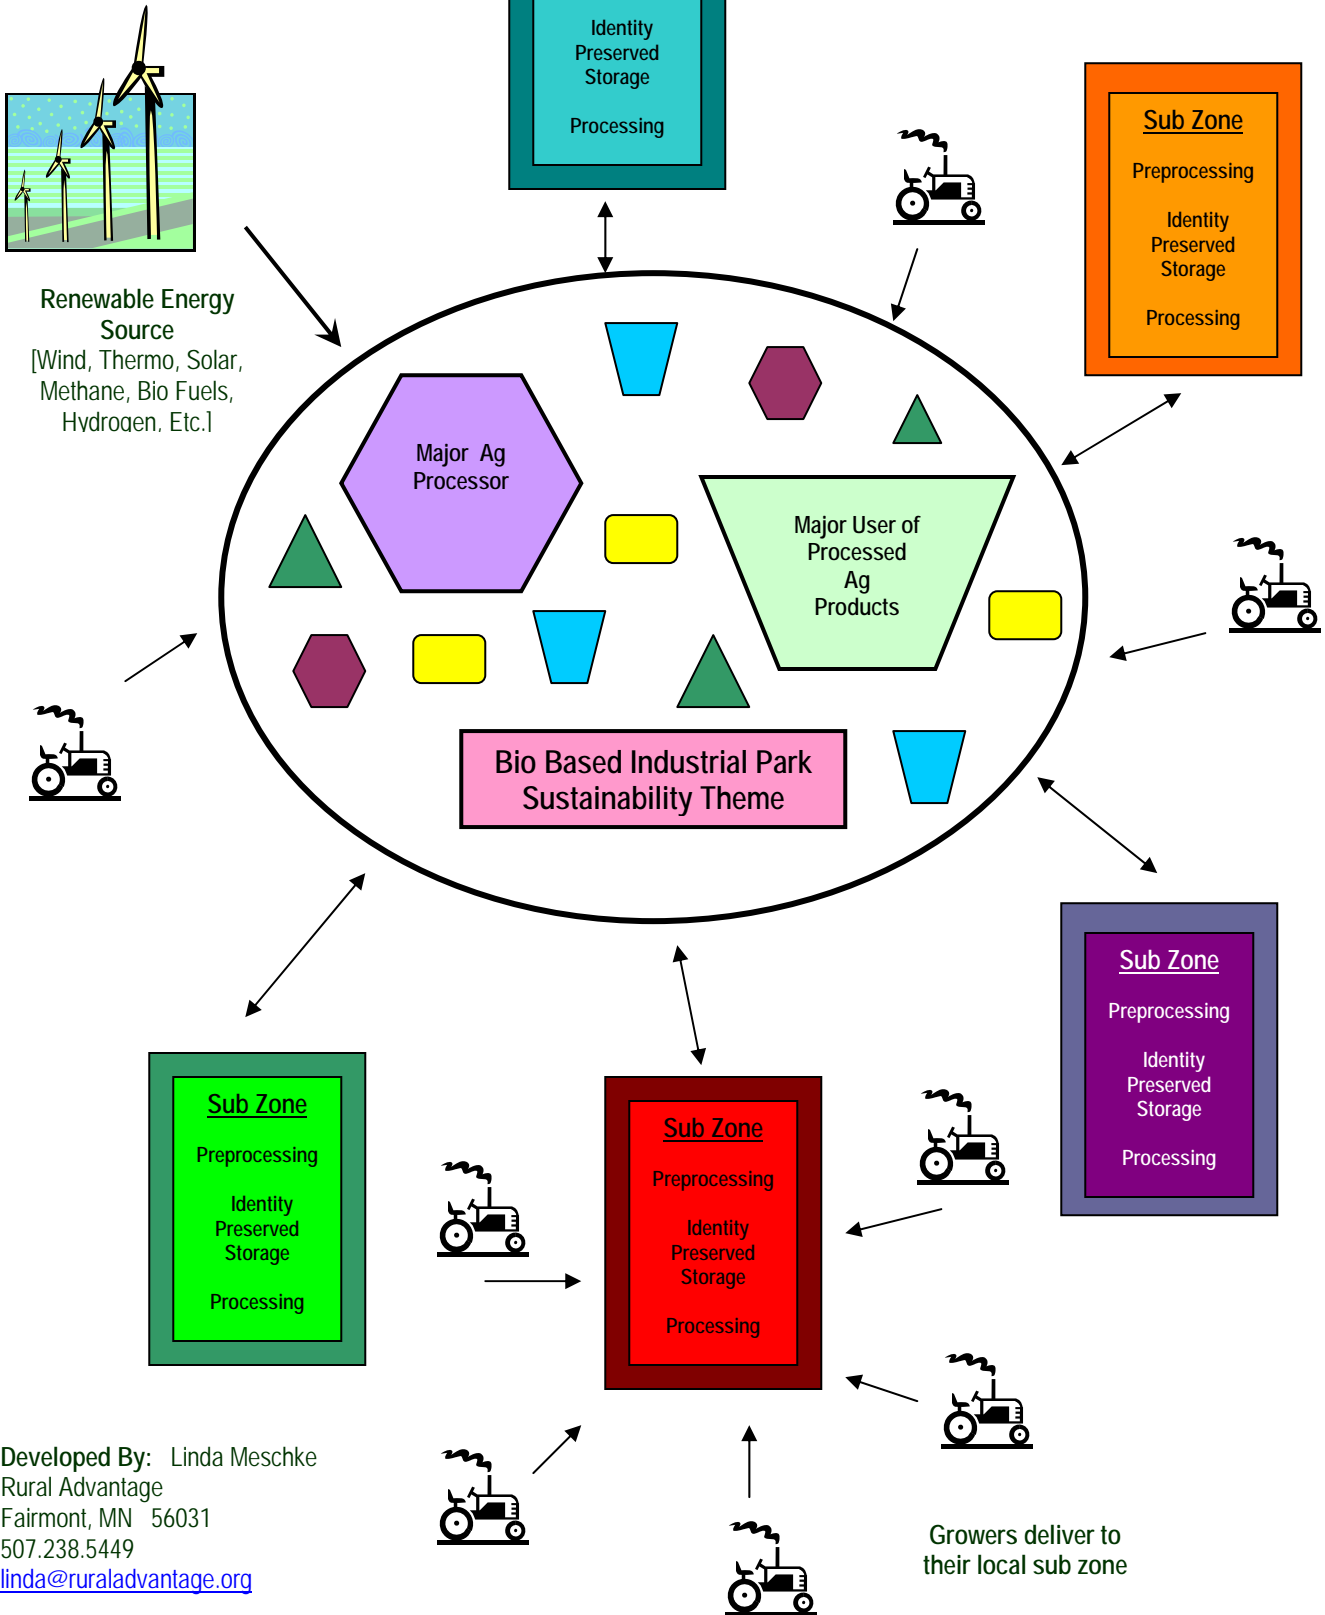

Rural Economic Development Concept

Developed By: Linda Meschke
 Rural Advantage
 Fairmont, MN 56031
 507.238.5449
linda@ruraladvantage.org